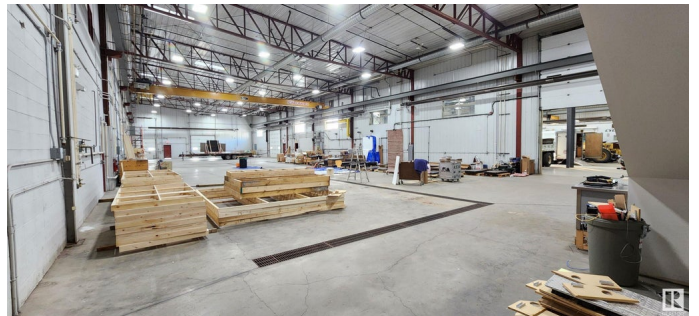

$0 - 24521 Twp Rd 510, Nisku

MLS® #E4417378

$0

0 Bedroom, 0.00 Bathroom,
Industrial on 0.00 Acres

None, Nisku, AB

LEASE OPPORTUNITY! 56,546 sq. ft warehouse and office on 3.65 acres. Large open span warehouse equipped with 5 - ton crane. Multiple offices and reception area. Large graveled fenced yard with option of additional land available. Lots of parking. Office and warehouse are demisable.

Built in 2007

Essential Information

MLS® #	E4417378
Bathrooms	0.00
Acres	0.00
Year Built	2007
Type	Industrial
Status	Active

Community Information

Address	24521 Twp Rd 510
Area	Nisku
Subdivision	None
City	Nisku
County	ALBERTA
Province	AB
Postal Code	T6X 4N6

Exterior

Exterior	See Remarks