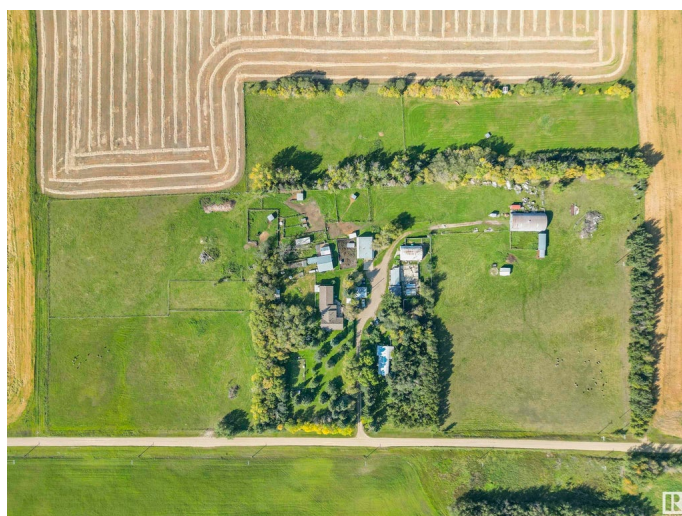

$1,199,000 - A&b 48472 Rge Rd 252, Rural Leduc County

MLS® #E4404449

$1,199,000

5 Bedroom, 3.00 Bathroom, 3,138 sqft

Rural on 80.00 Acres

None, Rural Leduc County, AB

Welcome to your private revenue generating 80 acre paradise. This multi-dwelling property is less than a 10 minute drive from Leduc and is currently generating over $3,000/month in rental and land lease revenue. The main home is over 3,100 square feet and features two fully updated and self contained living spaces. Updates include two beautiful show home quality kitchens complete with quartz counter tops and high end appliances. Combine that with the single wide mobile home and there is space for the whole family, or continue to use the extra living areas as rentals. Outside the private yard features plenty of out buildings including two large quonsets, double garage, barn, 37x48 shop, along with other storage buildings. The owner is currently operating a dog kennel and with that there have been dog runs and a dog park added to the property. This is truly a property that must be seen to be appreciated.

Built in 1946

Essential Information

MLS® #	E4404449
Price	$1,199,000
Bedrooms	5
Bathrooms	3.00